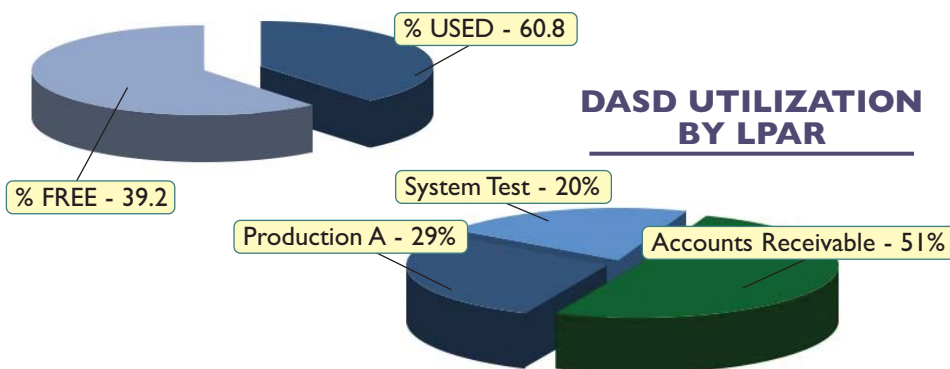

TOTAL DASD UTILIZATION LPAR "PRODUCTION"

	A	B	C	D	E
1	VOLSER	Device Type	Tracks Per Volume	Bytes Per Track	Bytes Per Volume
2	EMC001	3390-3	50,085	56,664	2,838,016
3	EMC002	3390-3	50,085	56,664	2,838,016
4	EMC003	3390-3	50,085	56,664	2,838,016
5	EMC004	3390-3	50,085	56,664	2,838,016
6	EMC005	3390-3	50,085	56,664	2,838,016
7	EMC006	3390-3	50,085	56,664	2,838,016
8	EMC007	3390-3	50,085	56,664	2,838,016
9	EMC008	3390-3	50,085	56,664	2,838,016
10	EMC009	3390-3	50,085	56,664	2,838,016
11	EMC00A	3390-3	50,085	56,664	2,838,016
12	EMC00B	3390-3	50,085	56,664	2,838,016

CORPORATE HEADQUARTERS: 275 Paterson Ave., Little Falls, NJ 07424 • (973) 890-7300 • Fax: (973) 890-7147
E-mail: support@fdrinnovation.com • sales@fdrinnovation.com • <http://www.innovationdp.fdr.com>

EUROPEAN OFFICES:	FRANCE 01-49-69-94-02	GERMANY 089-489-0210	NETHERLANDS 036-534-1660	UNITED KINGDOM 0208-905-1266	NORDIC COUNTRIES +31-36-534-1660